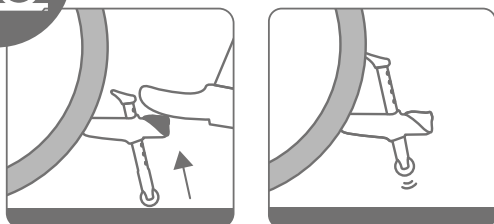

PATENTED

Ergo Anti-Tipper

Quick-Release to Overcome Curbs in ONE Single Step

Curb-Climbing Mode

Step on the tipping-lever, quick-release the anti-tipper, and tip over wheelchair in one single step.

Safety Mode

Push down the tipper to ensure wheelchair stability.

Before climbing curb, step on the tipping lever to quick-release the anti-tipper.

After climbing a curb, make sure you push down the tipper to prevent wheelchair from tipping over.