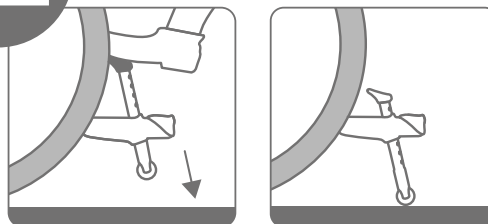

PATENTED

Ergo Anti-Tipper

Quick-Release to Overcome Curbs in ONE Single Step

Curb-Climbing Mode

Step on the tipping-lever, quick-release the anti-tipper, and tip over wheelchair in one single step.

Safety Mode

Push down the tipper to ensure wheelchair stability.

Before climbing curb, step on the tipping lever to quick-release the anti-tipper.

After climbing a curb, make sure you push down the tipper to prevent wheelchair from tipping over.