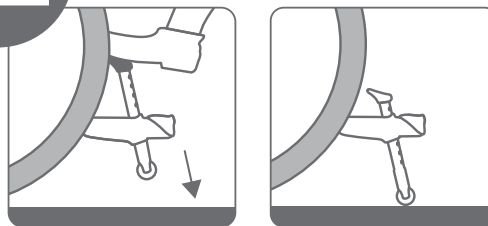

# Ergo Anti-Tipper

Overcome Curbs With a Single Step

## Curb-Climbing Mode

Step on the tipper pedal to automatically raise the anti-tipper out of the way for curb climbing.

## Safety Mode

Step on the tipper head to lower and automatically lock the anti-tipper in the safe operating position.

Before climbing curb, step on the tipping lever to quick-release the anti-tipper.

After climbing a curb, make sure you push down the tipper to prevent wheelchair from tipping over.