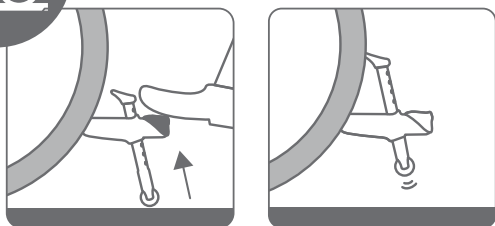

# Ergo Anti-Tipper

Overcome Curbs With a Single Step

## Curb-Climbing Mode

Step on the tipper pedal to automatically raise the anti-tipper out of the way for curb climbing.

## Safety Mode

Step on the tipper head to lower and automatically lock the anti-tipper in the safe operating position.

Before climbing curb, step on the tipping lever to quick-release the anti-tipper.

After climbing a curb, make sure you push down the tipper to prevent wheelchair from tipping over.