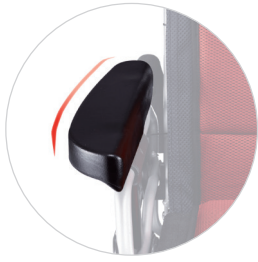

karma

Ergo Recline

Reclining Transfer Wheelchair

The Ergo Recline offers a near-horizontal recline with flip-back detachable armrests for convenient lateral transfers and excellent comfort.

Patented Multi-functional Armrests

Flip-back, height-adjustable, and fully detachable armrests accommodate a wide range of use cases, such as changing clothes and transferring.

Boat Armpad

Wider than traditional armpads and featuring a comfortable, contoured shape, they are easily re-positioned to accommodate self-propulsion and transport.

Ergonomic Headrest with 3D Pillow

Provides lateral and occipital support to relieve neck and shoulder pressure without restricting vision. Velcro backing allows you to adjust the headrest position to create the perfect fit.

Elevating Legrests

Angle-adjustable, with calf pads, for improved comfort and support.

Hydraulic Pressure Support System

The Ergo Recline's recline system contains two pneumatic gas struts, which provide a smooth, controlled tilting motion and actively assist the attendant return the backrest to the upright position.