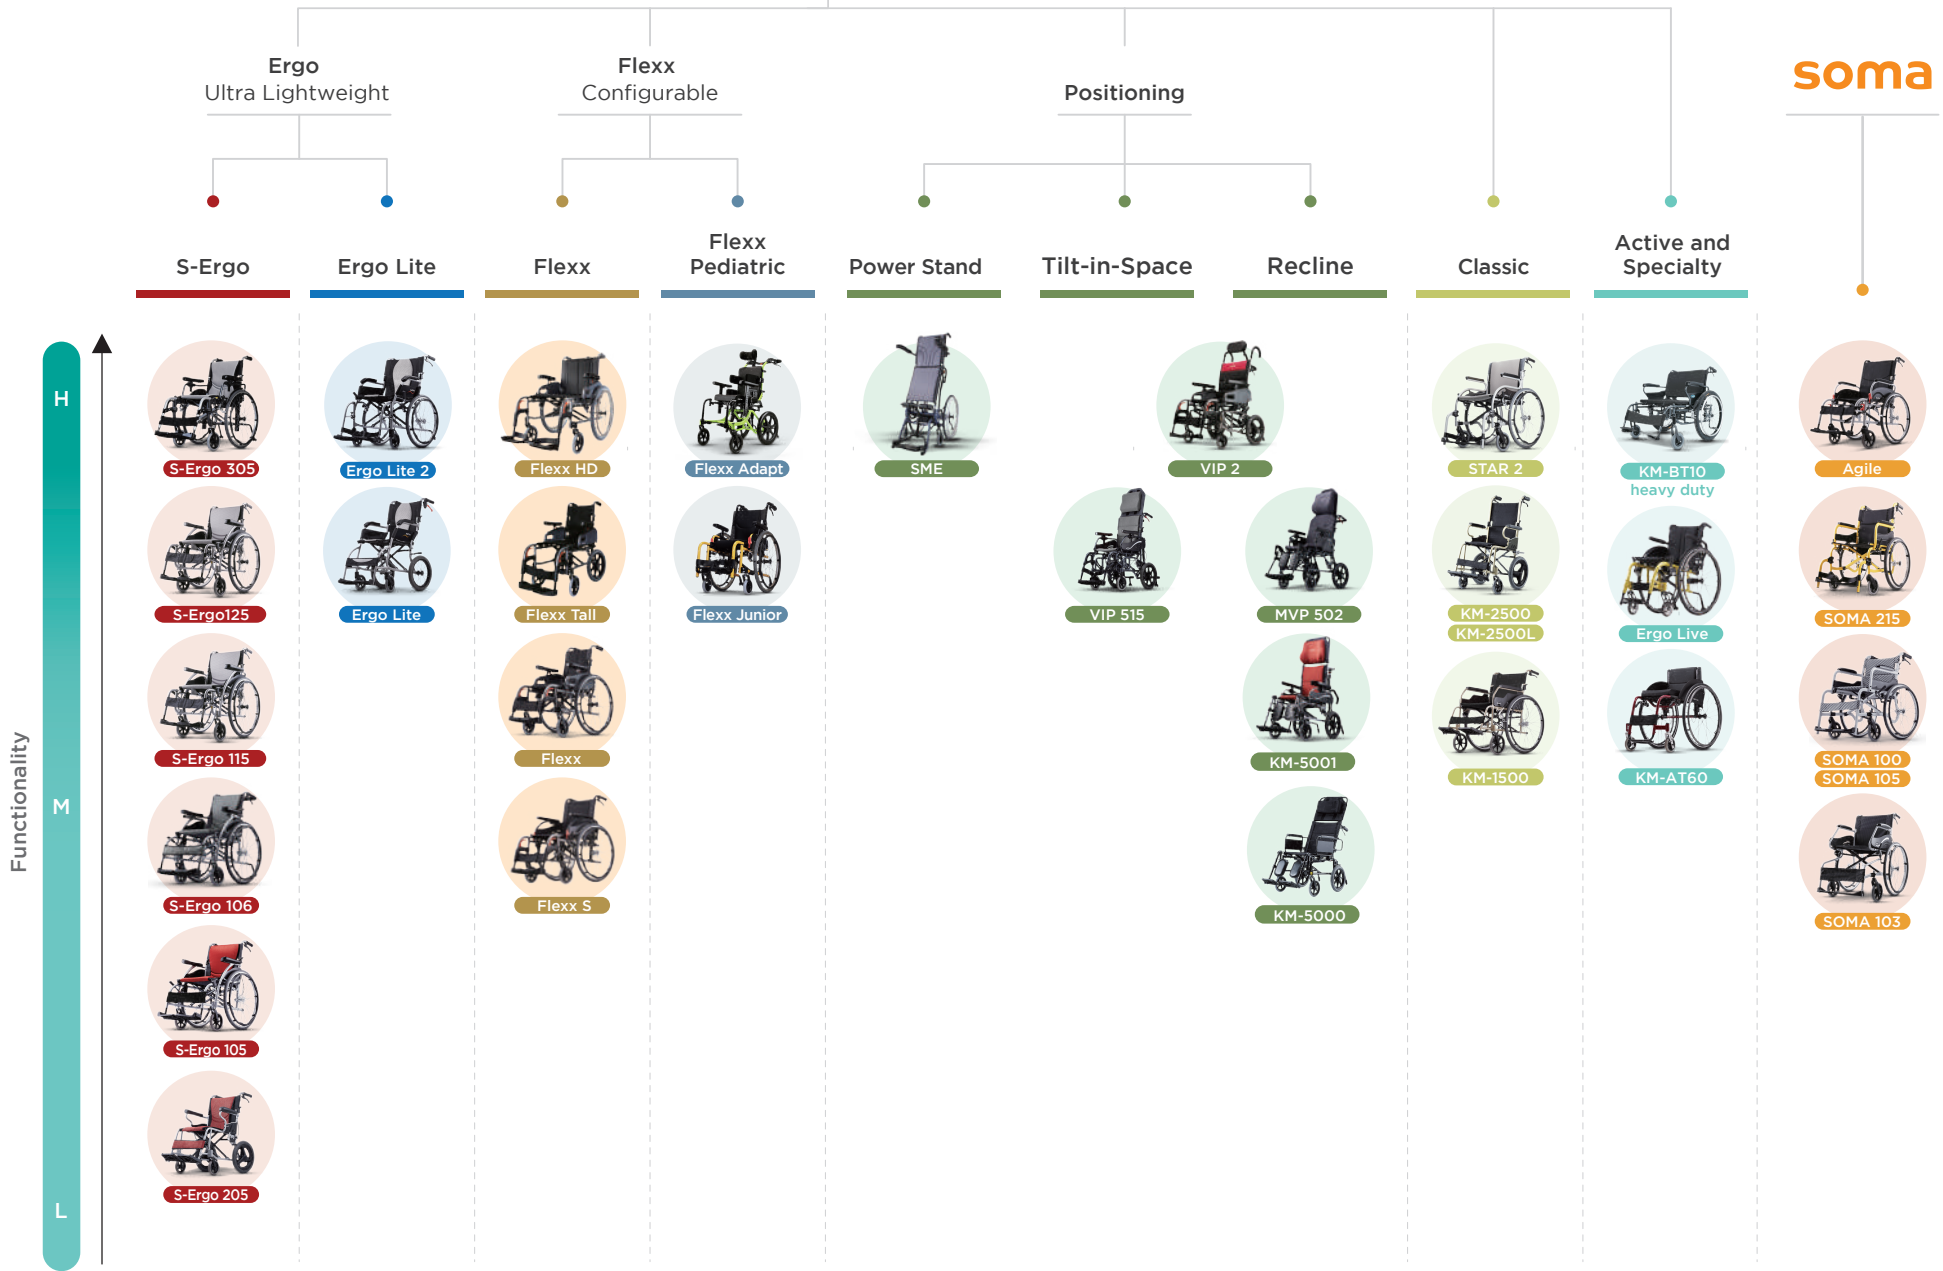

PRODUCT MAP

karma Manual Wheelchair

soma

The market positioning represents the high-end/middle-end/low-and product in each product segmentation. This is not a price comparison.

Scan this QR Code for more information

PRODUCT MAP

karma Power Wheelchair

Complex Positioning

Power Positioning

Lifestyle

Ergo Stand

EVO Altus

Leon F Kameleon

MID Lectus

EVO Lectus

EVO Lectus LR

Morgan M Versus

Leon R Versus

Leon F Versus

Saber

Morgan M Sling

Leon R Sling

Blazer Sling

Blazer Captain

eFlexx

Ergo Traveler

Falcon

Scan this QR Code for more information

INDOOR